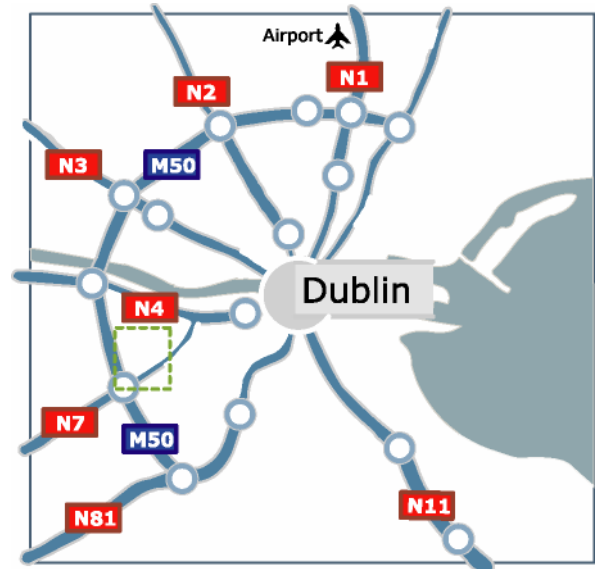

**INSULATION
DISTRIBUTORS
LIMITED**

Dublin Location Map

Unit 42, O'Casey Ave,
Parkwest Industrial Park
Nangor Road, Dublin 12.
Republic of Ireland.

Tel: (+353 1) 623 4541 Fax: (+353 1) 623 4553

Directions to IDL Parkwest from the Red Cow Roundabout (Junction 9 of the M50)

- Exit the M50 at Junction 9 onto the Red Cow Roundabout.
- On the Red Cow Roundabout, exit onto the R110 Naas Road direction Crumlin/Dublin City.
- Travel 0.6 mile along the R110 Naas Road (passing Coca Cola/Harris Iveco) to the 2nd set of traffic lights where Woodies DIY will be on your left hand side (LHS).
- At this 2nd traffic lights at Woodies, turn left onto the R134 Nangor Road which is signposted for Clondalkin/Ballyfermot.
- Travel along the Nangor Road, passing Diageo on the right hand side, to the third set of traffic lights.
- At the 3rd set of traffic lights (Park West AutoPoint will be on your LHS), turn right onto Park West Avenue. You have now entered Park West Business Park.
- Proceed to the roundabout (Jackie Skelly Gym will be on your RHS). Take the 3rd exit on the roundabout (in effect turning right).
- Take the next turn left after exiting the roundabout which bring you on to O'Casey Avenue.
- IDL Dublin is located at the end of O'Casey Avenue on the LHS.