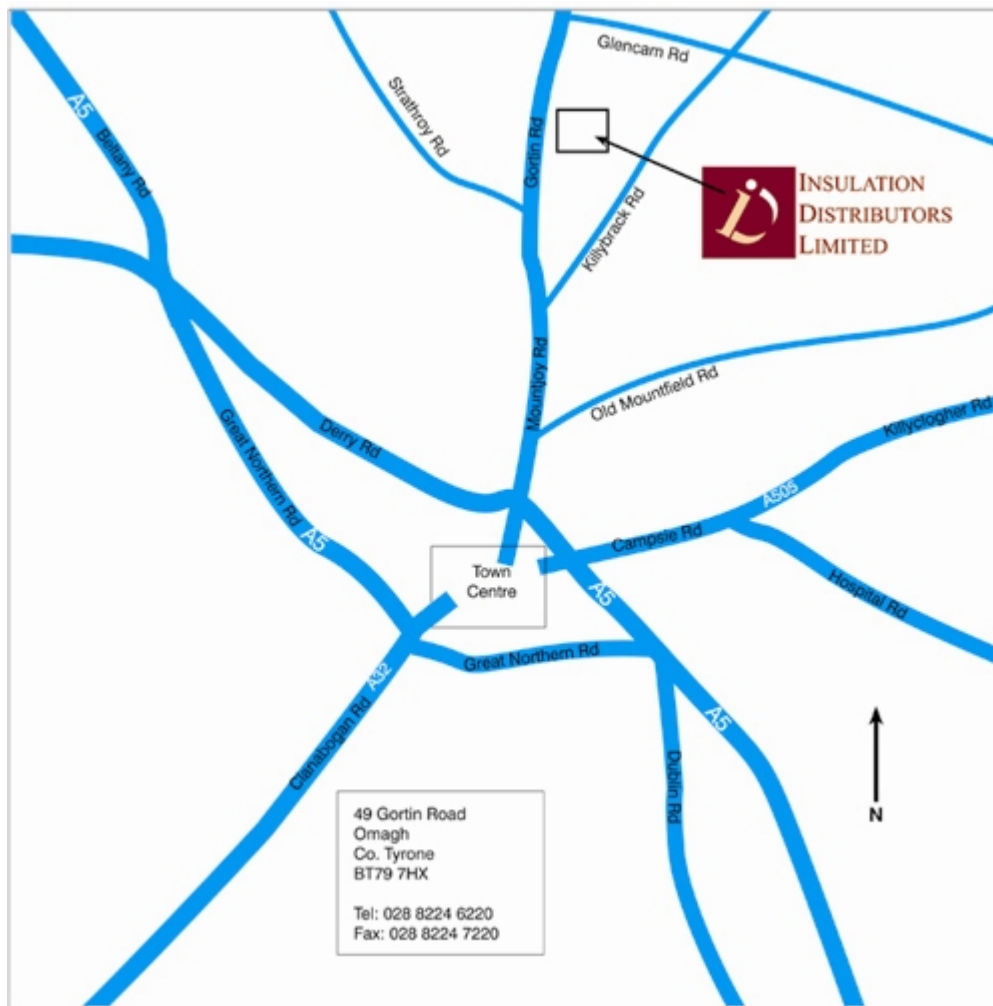

INSULATION
DISTRIBUTORS
LIMITED

Omagh Location Map

49 Gortin Rd,
Omagh
Co. Tyrone

Tel: (+44 28) 8224 6220

Fax: (+44 28) 8224 7220

Directions to IDL Omagh - Gortin Rd (From Dublin Direction)

- From Dublin, take the A5 into Omagh
- Take the B48 sign posted for Gortin
- Go through first set of traffic lights (Police Station is on right)
- Pass the Silver Birch Hotel on the Right
- At the Mini roundabout go straight through
- Continue along that road for a quarter of a mile
- IDL is on the right, opposite the Greenhill cemetery.